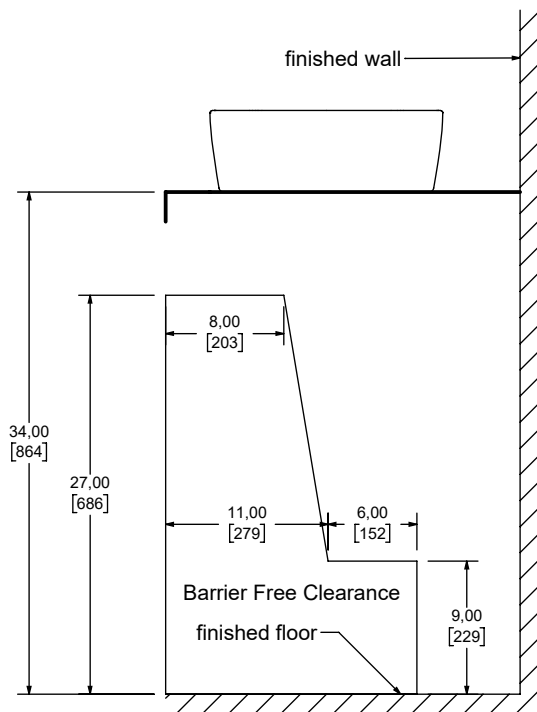

**PRODUCT FEATURES:**

Vessel bathroom sink.
Square basin.
Without overflow.

MATERIALS:

High-gloss vitreous china.
Durable and scratch-resistant finishing.

INSTALLATION:

Vessel.

CODES AND STANDARDS:

ASME A112.19.2 / CSA B45.1-2018 -
Ceramic Plumbing Fixtures

FINISHINGS:

W White

Estimated Dimensions Dim. inch. [mm]

Recommended ADA Installation

NOTES:

Install the product according to the Installation Guide.