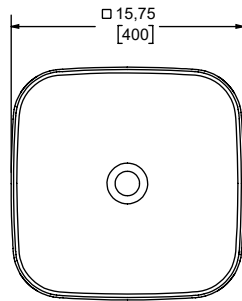

**PRODUCT FEATURES:**

Vessel bathroom sink.
Square basin.
Without overflow.

MATERIALS:

High-gloss vitreous china.
Durable and scratch-resistant finishing.

INSTALLATION:

Vessel.

CODES AND STANDARDS:

ASME A112.19.2 / CSA B45.1-2018 -
Ceramic Plumbing Fixtures

FINISHINGS:

W White

Estimated Dimensions Dim. inch. [mm]

Recommended ADA Installation

NOTES:

Install the product according to the Installation Guide.