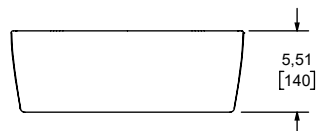

FINISHINGS:

W White

Estimated Dimensions Dim. inch. [mm]

Recommended ADA Installation

NOTES:

Install the product according to the Installation Guide.