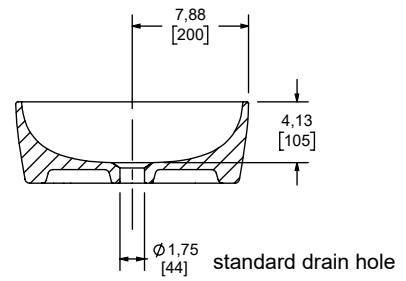

**PRODUCT FEATURES:**

Vessel bathroom sink.
Square basin.
Without overflow.

MATERIALS:

High-gloss vitreous china.
Durable and scratch-resistant finishing.

INSTALLATION:

Vessel.

CODES AND STANDARDS:

ASME A112.19.2 / CSA B45.1-2018 -
Ceramic Plumbing Fixtures

FINISHINGS:

W White

Estimated Dimensions Dim. inch. [mm]

Recommended ADA Installation

NOTES:

Install the product according to the Installation Guide.