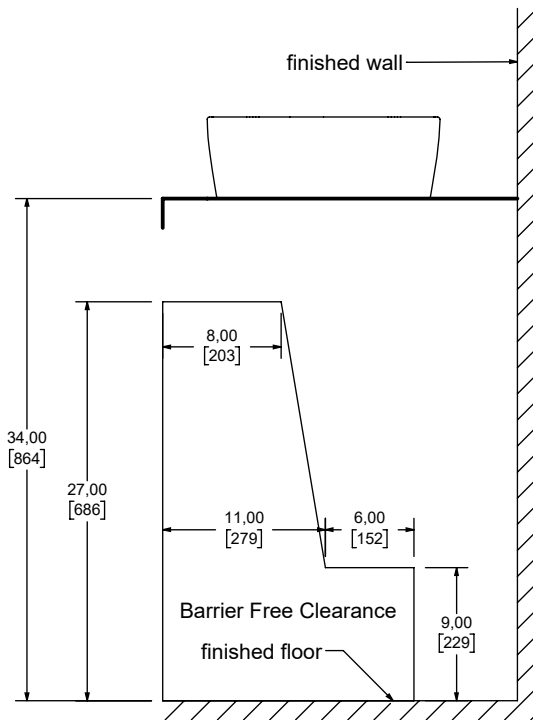

**PRODUCT FEATURES:**

Vessel bathroom square sink.  
Single faucet hole.  
Rear overflow.

**MATERIALS:**

High-gloss vitreous china.  
Durable and scratch-resistant finishing.

**INSTALLATION:**

Vessel.

**CODES AND STANDARDS:**

ASME A112.19.2 / CSA B45.1-2018 -  
Ceramic Plumbing Fixtures

**FINISHINGS:**

W White

Estimated Dimensions Dim. inch. [mm]

Recommended ADA Installation

**NOTES:**  
Install the product according to the Installation Guide.