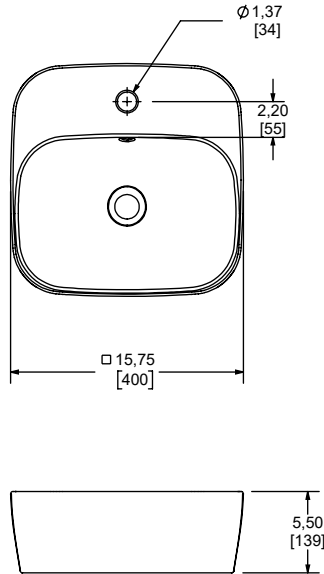

**PRODUCT FEATURES:**

Vessel bathroom square sink.  
Single faucet hole.  
Rear overflow.

**MATERIALS:**

High-gloss vitreous china.  
Durable and scratch-resistant finishing.

**INSTALLATION:**

Vessel.

**CODES AND STANDARDS:**

ASME A112.19.2 / CSA B45.1-2018 -  
Ceramic Plumbing Fixtures

**FINISHINGS:**

W White

Estimated Dimensions Dim. inch. [mm]

Recommended ADA Installation

**NOTES:**  
Install the product according to the Installation Guide.