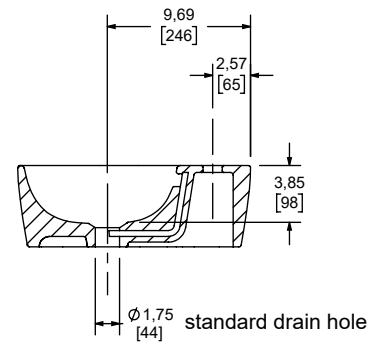

**PRODUCT FEATURES:**

Vessel bathroom square sink.  
Single faucet hole.  
Rear overflow.

**MATERIALS:**

High-gloss vitreous china.  
Durable and scratch-resistant finishing.

**INSTALLATION:**

Vessel.

**CODES AND STANDARDS:**

ASME A112.19.2 / CSA B45.1-2018 -  
Ceramic Plumbing Fixtures

**FINISHINGS:**

W White

Estimated Dimensions Dim. inch. [mm]

Recommended ADA Installation

**NOTES:**  
Install the product according to the Installation Guide.