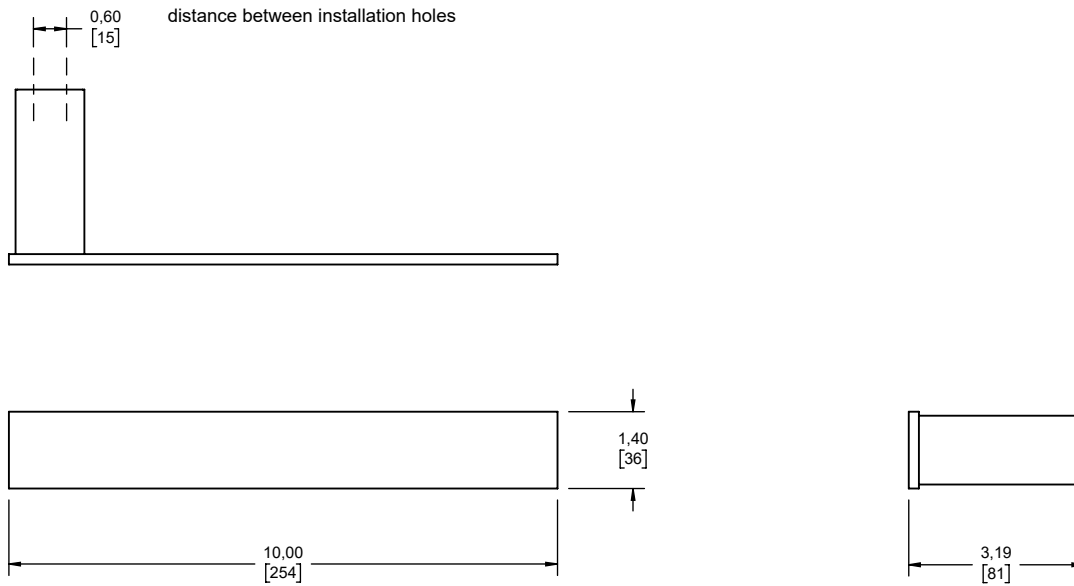

**PRODUCT FEATURES:**

Harmonizes with MXIMA accessories collection line.
Easily accessible design.
Hidden mounting without exposed set screws.
Easy to install.

MATERIALS:

Solid brass, for durability and reliability.
Finishes with ultra high resistance to corrosion and tarnishing.

Estimated Dimensions Dim. inch. [mm]

**NOTES:**

Install the product according to the Installation Guide.