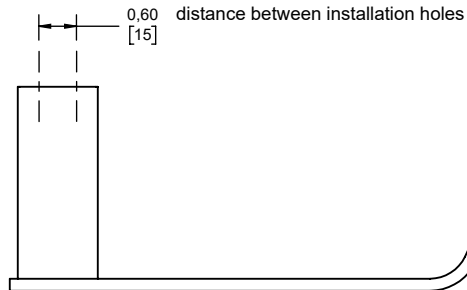

Estimated Dimensions Dim. inch. [mm]

NOTES:

Install the product according to the Installation Guide.