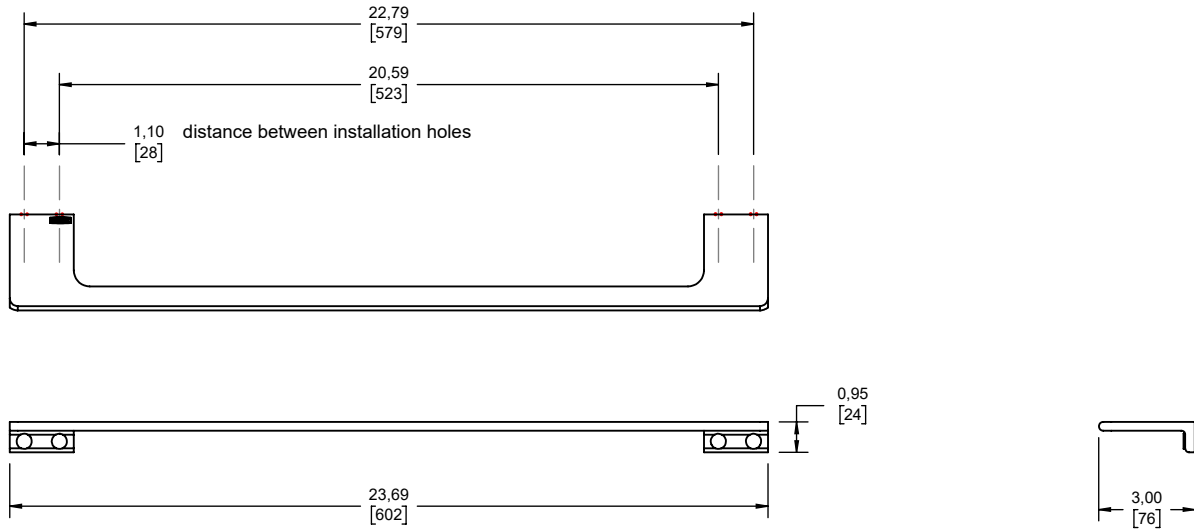

Estimated Dimensions Dim. inch. [mm]

NOTES:

Install the product according to the Installation Guide.