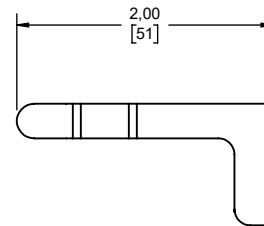

ACCESORIES:

Fixing kit for drywall and solid wall.

FINISHINGS:

PC Polished Chrome
MB Matte Black

Estimated Dimensions Dim. inch. [mm]

NOTES:

Install the product according to the Installation Guide.