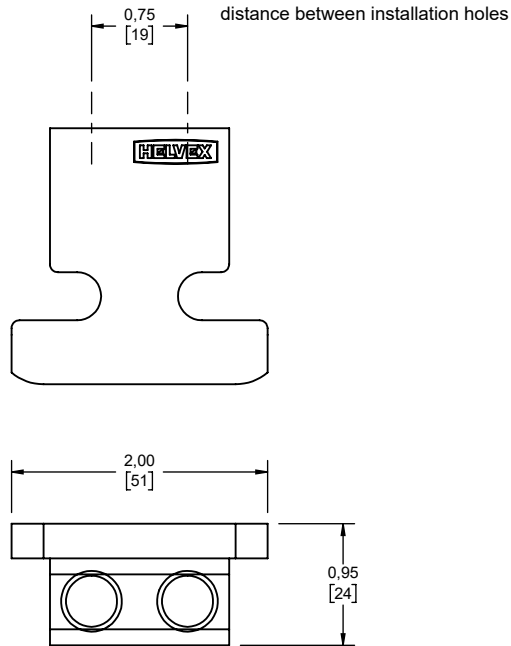

ACCESORIES:

Fixing kit for drywall and solid wall.

FINISHINGS:

PC Polished Chrome
MB Matte Black

Estimated Dimensions Dim. inch. [mm]

NOTES:

Install the product according to the Installation Guide.