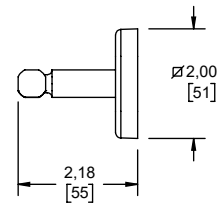

**PRODUCT FEATURES:**

Harmonizes with PIAZZA accessories collection line.
Hidden mounting without exposed set screws.
Easy to install.

MATERIALS:

Solid brass, for durability and reliability.
Finishes with ultra high resistance to corrosion and tarnishing.

Estimated Dimensions Dim. inch. [mm]

NOTES:

Install the product according to the Installation Guide.