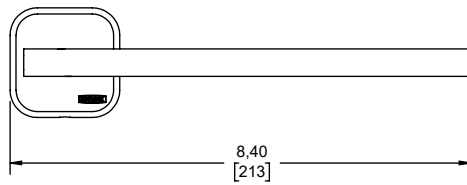

Estimated Dimensions Dim. inch. [mm]

NOTES:

Install the product according to the Installation Guide.