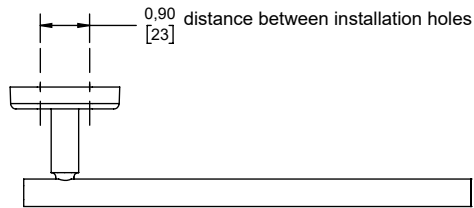

Estimated Dimensions Dim. inch. [mm]

NOTES:

Install the product according to the Installation Guide.