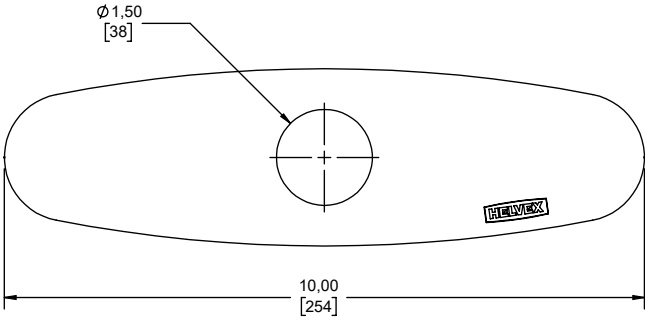

ACCESSORIES:

Plate seal.

INSTALLATION:

For kitchen sink.

FINISHINGS:

PC Polished Chrome

Estimated Dimensions Dim. inch. [mm]

NOTES:
Install the product according to the Installation Guide.