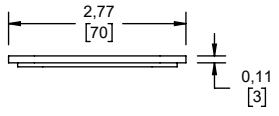

ACCESSORIES:

Plate seal.

INSTALLATION:

For kitchen sink.

FINISHINGS:

PC Polished Chrome

Estimated Dimensions Dim. inch. [mm]

NOTES:
Install the product according to the Installation Guide.